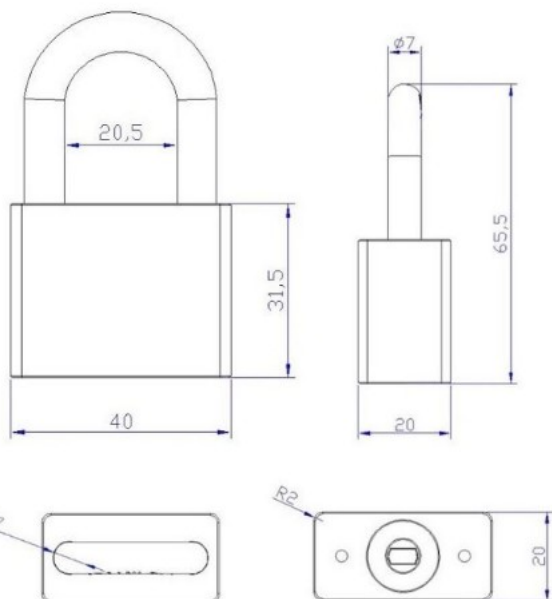

PRODUCT SHEET

Description:

Padlock 40mm, Brass, SS-Look, 4.000 KD,MK 0001, Shackle: 7mm ,Lock Body: 40x31,5x20mm, Incl. 2 x Blue Keys W/Key Code

Item number:

14.04.606-4

Units	Box	Carton	HS Code	Barcode
Pcs.	1	50	8301100000	
				5704866520553