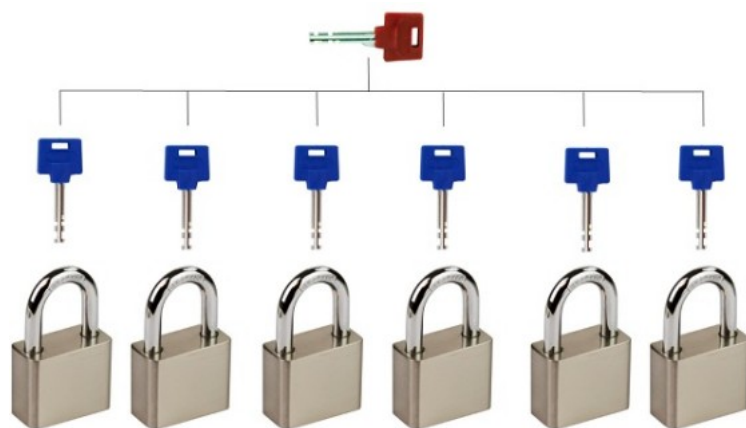

PRODUCT SHEET

Description:

Padlock 40mm, Brass, SS-Look, 4.000 KD,MK 0001, Shackle: 7mm ,Lock Body: 40x31,5x20mm, Incl. 2 x Blue Keys W/Key Code

Item number:

14.04.606-4

Units	Box	Carton	HS Code	Barcode
Pcs.	1	50	8301100000	
				5704866520553